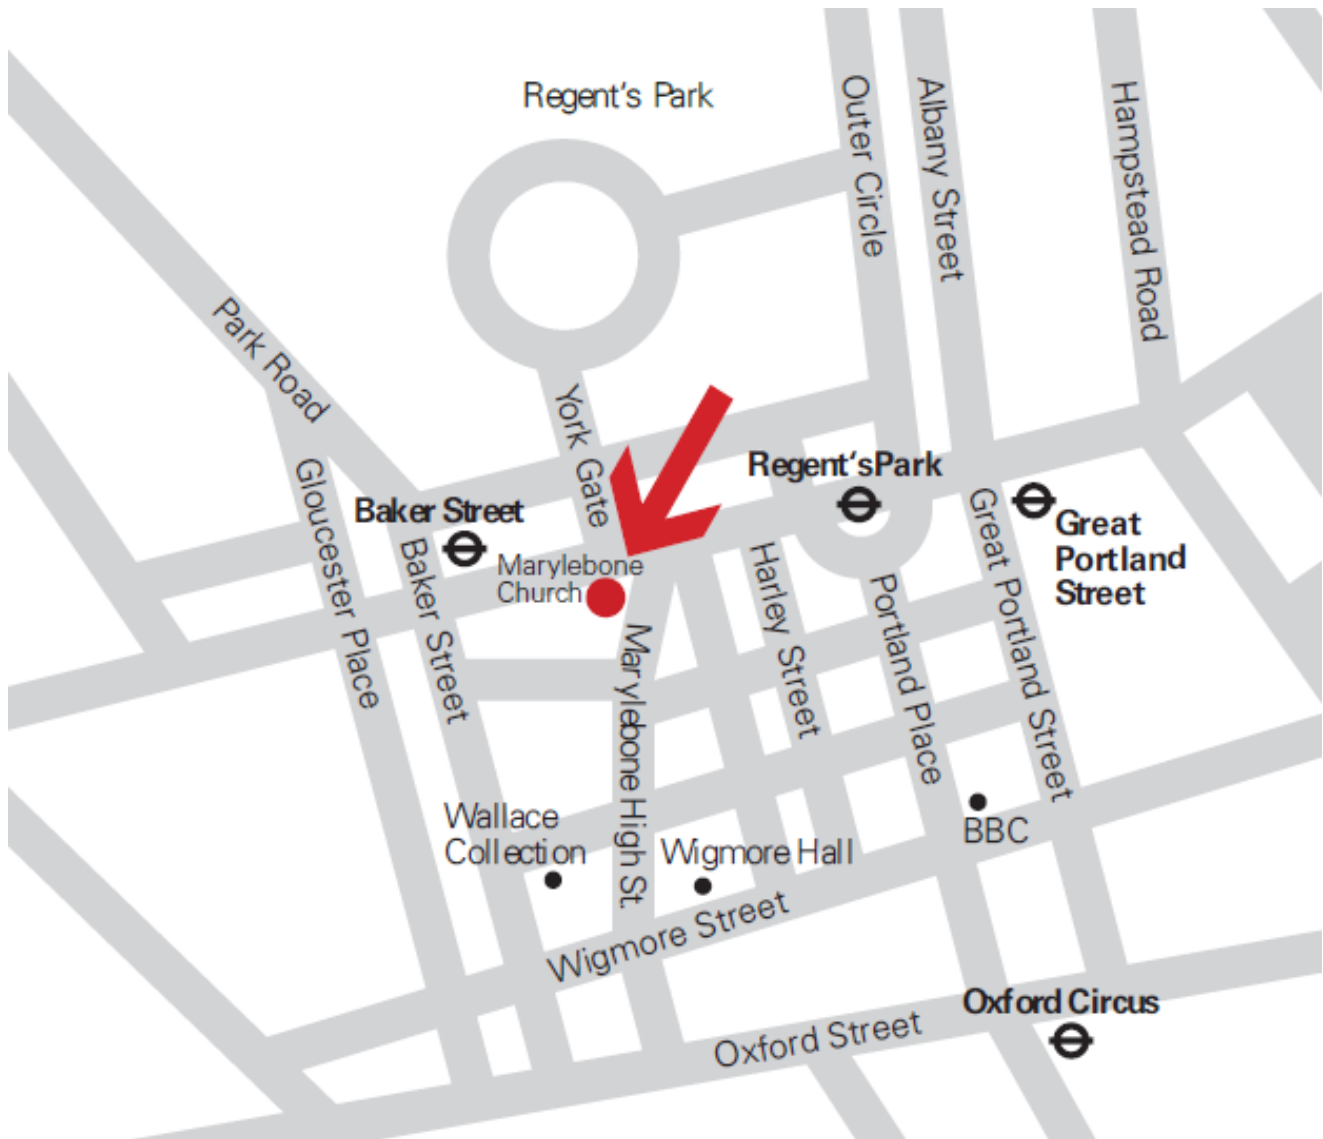

Music for the Moment

St Marylebone Parish Church

17 Marylebone Road, NW1 5LT

Free concerts by Royal Academy of Music students

Please join us before the concert for tea, biscuits and a chat. People living with dementia, their friends, family and carers are warmly welcomed.

St Marylebone Parish Church

17 Marylebone Road, NW1 5LT

Nearest tube:

Baker Street and Regent's Park

By bus:

18, 27, 30, 205, 453,
stop at Baker Street
or Regent's Park

Wheelchair spaces are limited.

Please contact Kathryn Gilfoy in
advance if you require a
wheelchair space -
020 7321 2702
kathryn@resonatearts.org.uk